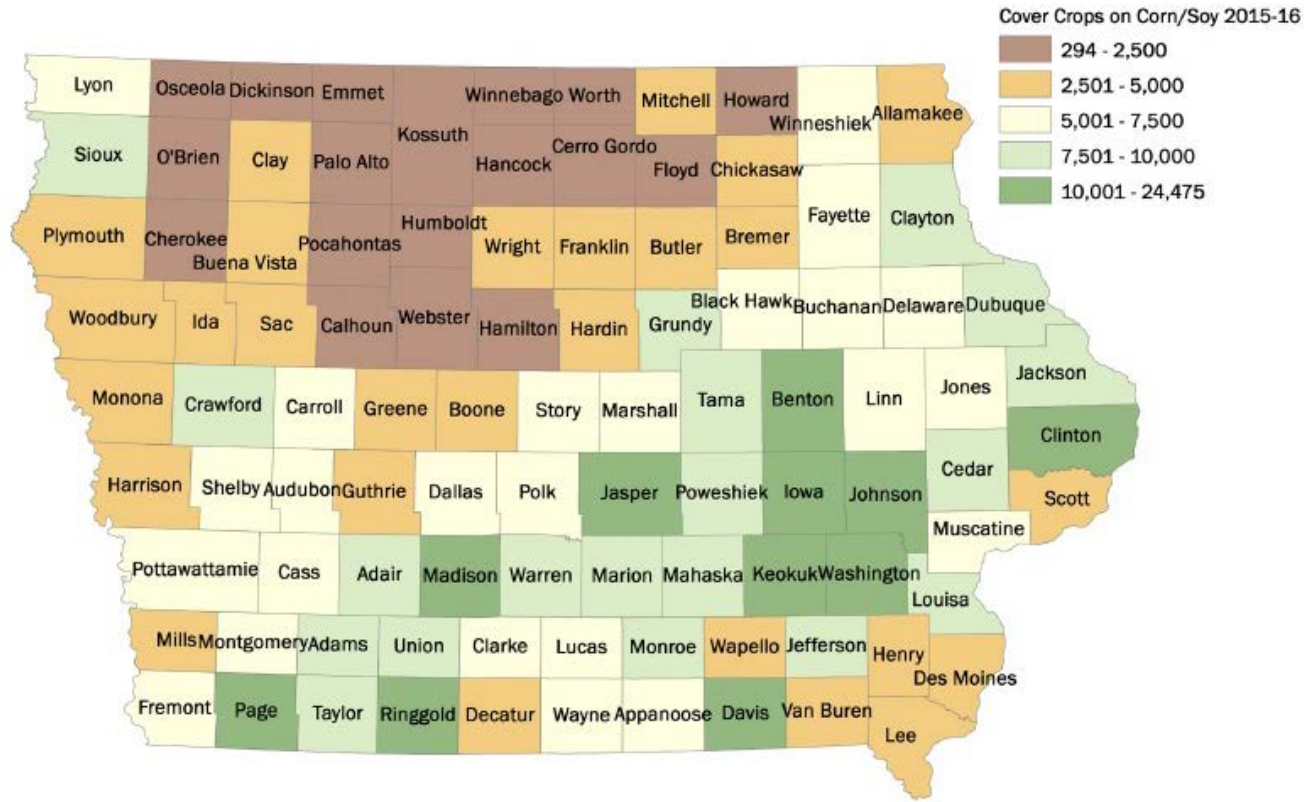

Conservation on Rented Cropland

Iowa Cover Crop Acres 2015-2016

Iowa Rented Farmland, 2012