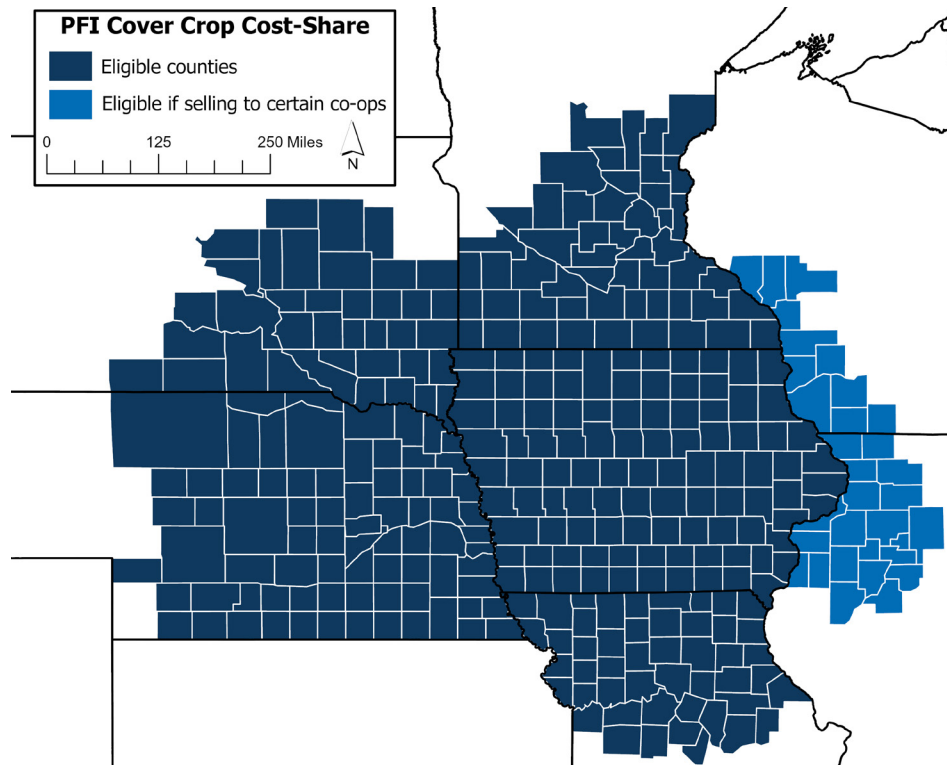

Practical Farmers of Iowa

Cover Crop Cost-Share

Already using cover crops?

Want to start using cover crops or plant more acres?

- Receive $10 or $15 / acre on unlimited acres
- Acres can overlap with any publicly funded cost-share program!
- Non-organic corn and soybean acres only

PROGRAM OPEN UNTIL DEC. 2, 2024

Visit bit.ly/PlantCovers24 to learn more and sign up!

Funded by:

Questions? Contact the Practical Farmers of Iowa office at (515) 232-5661 or email the cover crop cost-share team at covercrops@practicalfarmers.org.